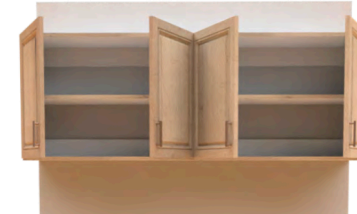

# CLOSETS

- All closets to be white melamine
- Laundry to have slab panel w/ black "Contempo" pulls

OWNER BEDROOM CLOSET

NOTE: RENDERING MATCHES ONLY END UNIT CLOSETS W/ BUMP-OUT

LAUNDRY CLOSET

COAT CLOSET