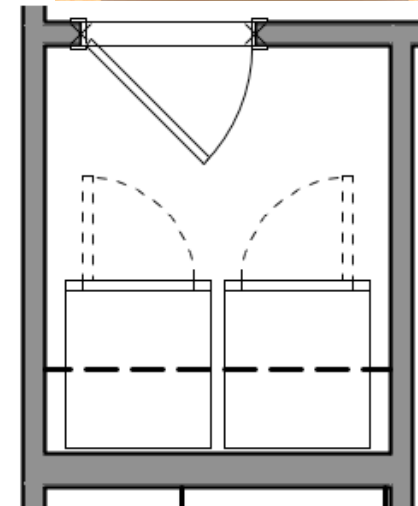

# CLOSETS

- All closets to be white melamine
- Laundry to have slab panel w/ black "Contempo" pulls

OWNER BEDROOM CLOSET

NOTE: RENDERING MATCHES ONLY END UNIT CLOSETS W/ BUMP-OUT

LAUNDRY CLOSET

COAT CLOSET